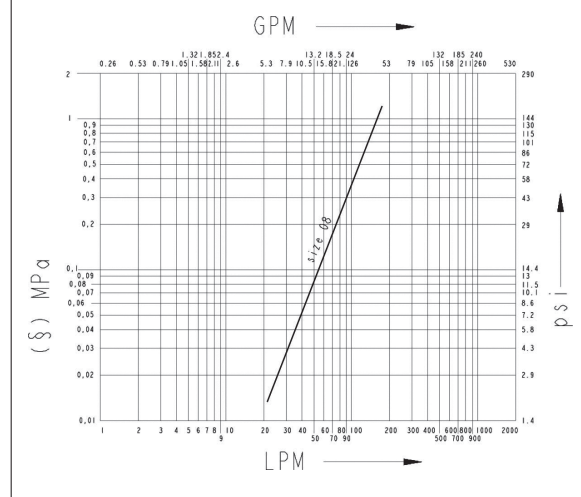

3CPV

Push-pull couplings for agriculture, ISO-A interchange.

Push-pull couplings designed for panel mounting and connection to flexible hoses. Connectable with male under residual pressure. Breakaway function. ISO 7241-1 part A interchange.

Applications

Technical Specifications

dash	Size		Working Pressure (MPa)	Flow Rate (l/min)	Spillage (ml)	Force to Connect (N)	Burst pressure (MPa)		
	mm	inch					Male	Female	Male + Female
08	12,5	1/2"	25	75	1,8	170	100	100	

Material	Steel
Seals	NBR
Working temperatures	- 25 °C to + 125 °C
Surface treatment	MATE 500 (CrIII)
Series Interchange	ISO 7241-A
Valve Type	Poppet
Connection	Push to Connect*
Disconnection	Pull to Disconnect*
Connection Under Pressure	Allowed Male Half up to W.P.

* If panel mounted through the sleeve. Otherwise sleeve retraction.

Pressure Drop

3CPV

Size		Thread details			FEMALE						
inch	mm	Thread Type	Standard	Thread	Part Number	L (L1 + Thread)		D1		HEX1	
						mm	inch	mm	inch	mm	inch
1/2"	12,5	F BSPP	ISO 1179-1	BSPP 1/2 FEMALE	3CPV 12 GAS F	89,7	3,5	38	1,5	27	1,1
1/2"	12,5	O/ SAE	ISO 11926-1	3/4"-16 UNF FEMALE ORB	3CPV 34 UNF F	89,7	3,5	38	1,5	27	1,1
1/2"	12,5	F NPTF	ANSI B1.20.3	NPTF 1/2 FEMALE	3CPV12NPT F T	89,7	3,5	38	1,5	27	1,1
1/2"	12,5	13/ SAE	ISO 8434-2	3/4"-16 UNF MALE JIC	3CPV13/12SAE F	91,7	3,6	38	1,5	27	1,1