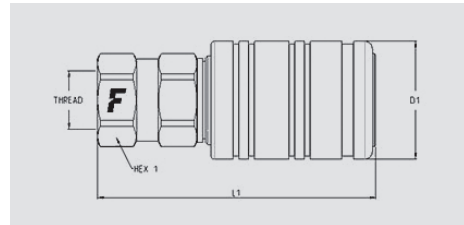

Applications

Technical Specifications

dash	Size		Working Pressure (MPa)	Flow Rate (l/min)	Spillage (ml)	Force to Connect (N)	Burst pressure (MPa)		
	mm	inch					Male	Female	Male + Female
08	12,5	1/2"	25	75	1,8	170	100	100	

Material	Steel
Seals	NBR
Working temperatures	- 25 °C to + 125 °C
Surface treatment	MATE 500 (CrIII)
Series Interchange	ISO 7241-A
Valve Type	Poppet
Connection	Push to Connect*
Disconnection	Pull to Disconnect*
Connection Under Pressure	Allowed Male Half up to W.P.

* If panel mounted through the sleeve. Otherwise sleeve retraction.

Pressure Drop

3CPV

Size		Thread details			FEMALE						
inch	mm	Thread Type	Standard	Thread	Part Number	L (L1 + Thread)		D1		HEX1	
						mm	inch	mm	inch	mm	inch
1/2"	12,5	F BSPP	ISO 1179-1	BSPP 1/2 FEMALE	3CPV 12 GAS F	89,7	3,5	38	1,5	27	1,1
1/2"	12,5	O/ SAE	ISO 11926-1	3/4"-16 UNF FEMALE ORB	3CPV 34 UNF F	89,7	3,5	38	1,5	27	1,1
1/2"	12,5	F NPTF	ANSI B1.20.3	NPTF 1/2 FEMALE	3CPV12NPT F T	89,7	3,5	38	1,5	27	1,1
1/2"	12,5	13/ SAE	ISO 8434-2	3/4"-16 UNF MALE JIC	3CPV13/12SAE F	91,7	3,6	38	1,5	27	1,1

Aluminium dust caps

Plugs suitable for FEMALE

Size			Plug Details	
inch	mm	dash	Part number	Colour
1/2"	12,5	08	TM 12 S	

3CPV Accessories

Acetal Resin (POM) dust caps

Caps suitable for FEMALE

Size			Cap Details	
inch	mm	dash	Part number	Colour
1/2"	12,5	08	TA 12	blue
1/2"	12,5	08	TA 12 G	yellow
1/2"	12,5	08	TA 12 G UV	yellow
1/2"	12,5	08	TA 12 GR	grey
1/2"	12,5	08	TA 12 M	brown
1/2"	12,5	08	TA 12 M UV	brown
1/2"	12,5	08	TA 12 N	black
1/2"	12,5	08	TA 12 N UV	black
1/2"	12,5	08	TA 12 R	red
1/2"	12,5	08	TA 12 R UV	red
1/2"	12,5	08	TA 12 UV	blue
1/2"	12,5	08	TA 12 V	green
1/2"	12,5	08	TA 12 V UV	green
1/2"	12,5	08	TAID 12 N	Black automatic cap with possibility to identify the lines with a plastic ID, having different colors and +/- information. To order this cap and the ID, please contact Faster