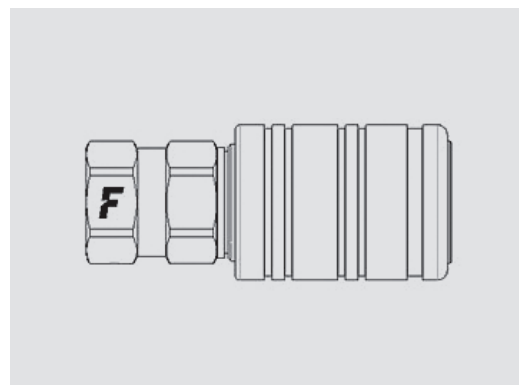

3CPV

Push-pull couplings for agriculture, ISO-A interchange.

Push-pull couplings designed for panel mounting and connection to flexible hoses. Connectable with male under residual pressure. Breakaway function. ISO 7241-1 part A interchange.

Applications

Technical Specifications

dash	Size		Working Pressure (MPa)	Flow Rate (l/min)	Spillage (ml)	Force to Connect (N)	Burst pressure (MPa)		
	mm	inch					Male	Female	Male + Female
08	12,5	1/2"	25	75	1,8	170	100	100	

Material	Steel
Seals	NBR
Working temperatures	- 25 °C to + 125 °C
Surface treatment	MATE 500 (CrIII)
Series Interchange	ISO 7241-A
Valve Type	Poppet
Connection	Push to Connect*
Disconnection	Pull to Disconnect*
Connection Under Pressure	Allowed Male Half up to W.P.

* If panel mounted through the sleeve. Otherwise sleeve retraction.

Pressure Drop

3CPV

Size		Thread details			FEMALE						
inch	mm	Thread Type	Standard	Thread	Part Number	L (L1 + Thread)		D1		HEX1	
						mm	inch	mm	inch	mm	inch
1/2"	12,5	F BSPP	ISO 1179-1	BSPP 1/2 FEMALE	3CPV 12 GAS F	89,7	3,5	38	1,5	27	1,1
1/2"	12,5	O/ SAE	ISO 11926-1	3/4"-16 UNF FEMALE ORB	3CPV 34 UNF F	89,7	3,5	38	1,5	27	1,1
1/2"	12,5	F NPTF	ANSI B1.20.3	NPTF 1/2 FEMALE	3CPV12NPT F T	89,7	3,5	38	1,5	27	1,1
1/2"	12,5	13/ SAE	ISO 8434-2	3/4"-16 UNF MALE JIC	3CPV13/12SAE F	91,7	3,6	38	1,5	27	1,1